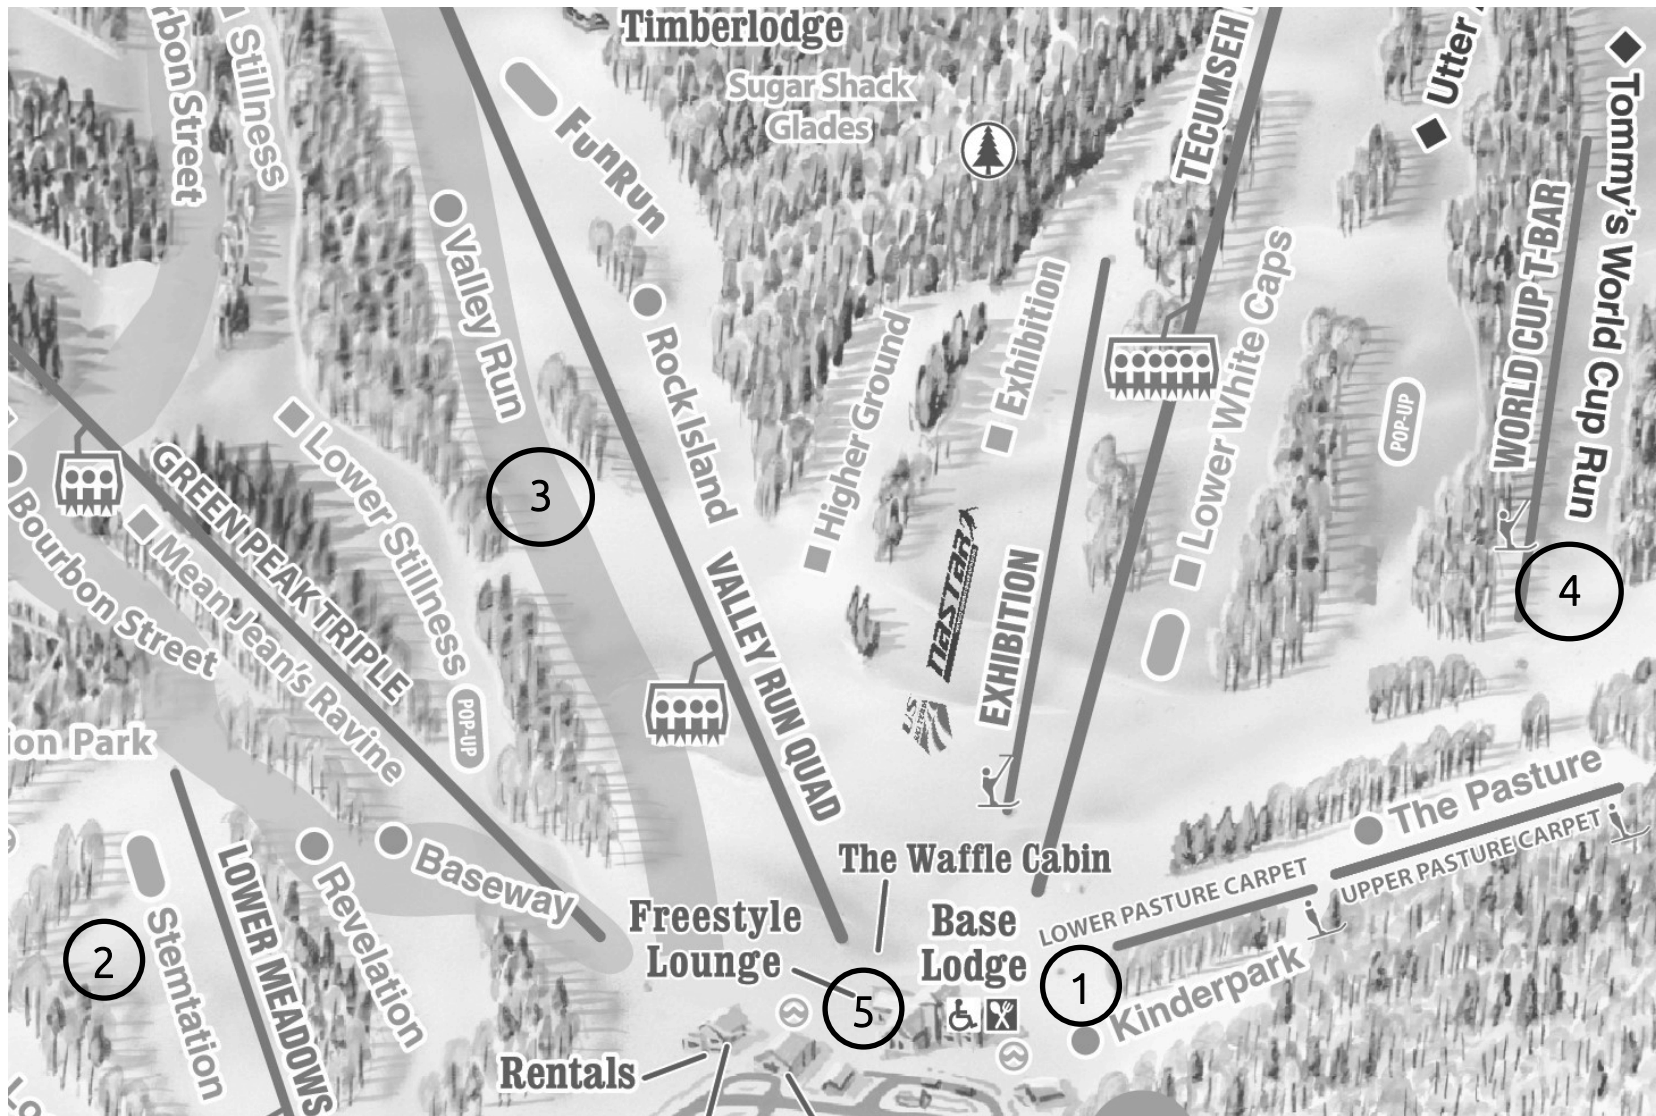

2025 State Winter Games Presented by Eversource - Valley Map

WATERVILLE VALLEY RESORT

1. Category 1 & 3 Snowshoe and Cross Country events and awards
2. Category 2 Snowshoe & Cross Country events
3. Category 2 awards
4. Resort Experience

Please note Bucket Truck Rides at Fire Station (5A) and Snowman Building at Packard Field (5B)

5. To the Mountain (Mountain Events & Monday Night Dinner & Dance)

**Special
Olympics**
New Hampshire

2025 State Winter Games presented by Eversource - Mountain Map:

1. Category 1 events

The Pasture

2. Category 2 events

Stemtation

3. Category 3 events

Valley Run

4. Category 4 events

Tommy's World Cup

5. Mountain awards

Courtyard

Special Olympics
New Hampshire