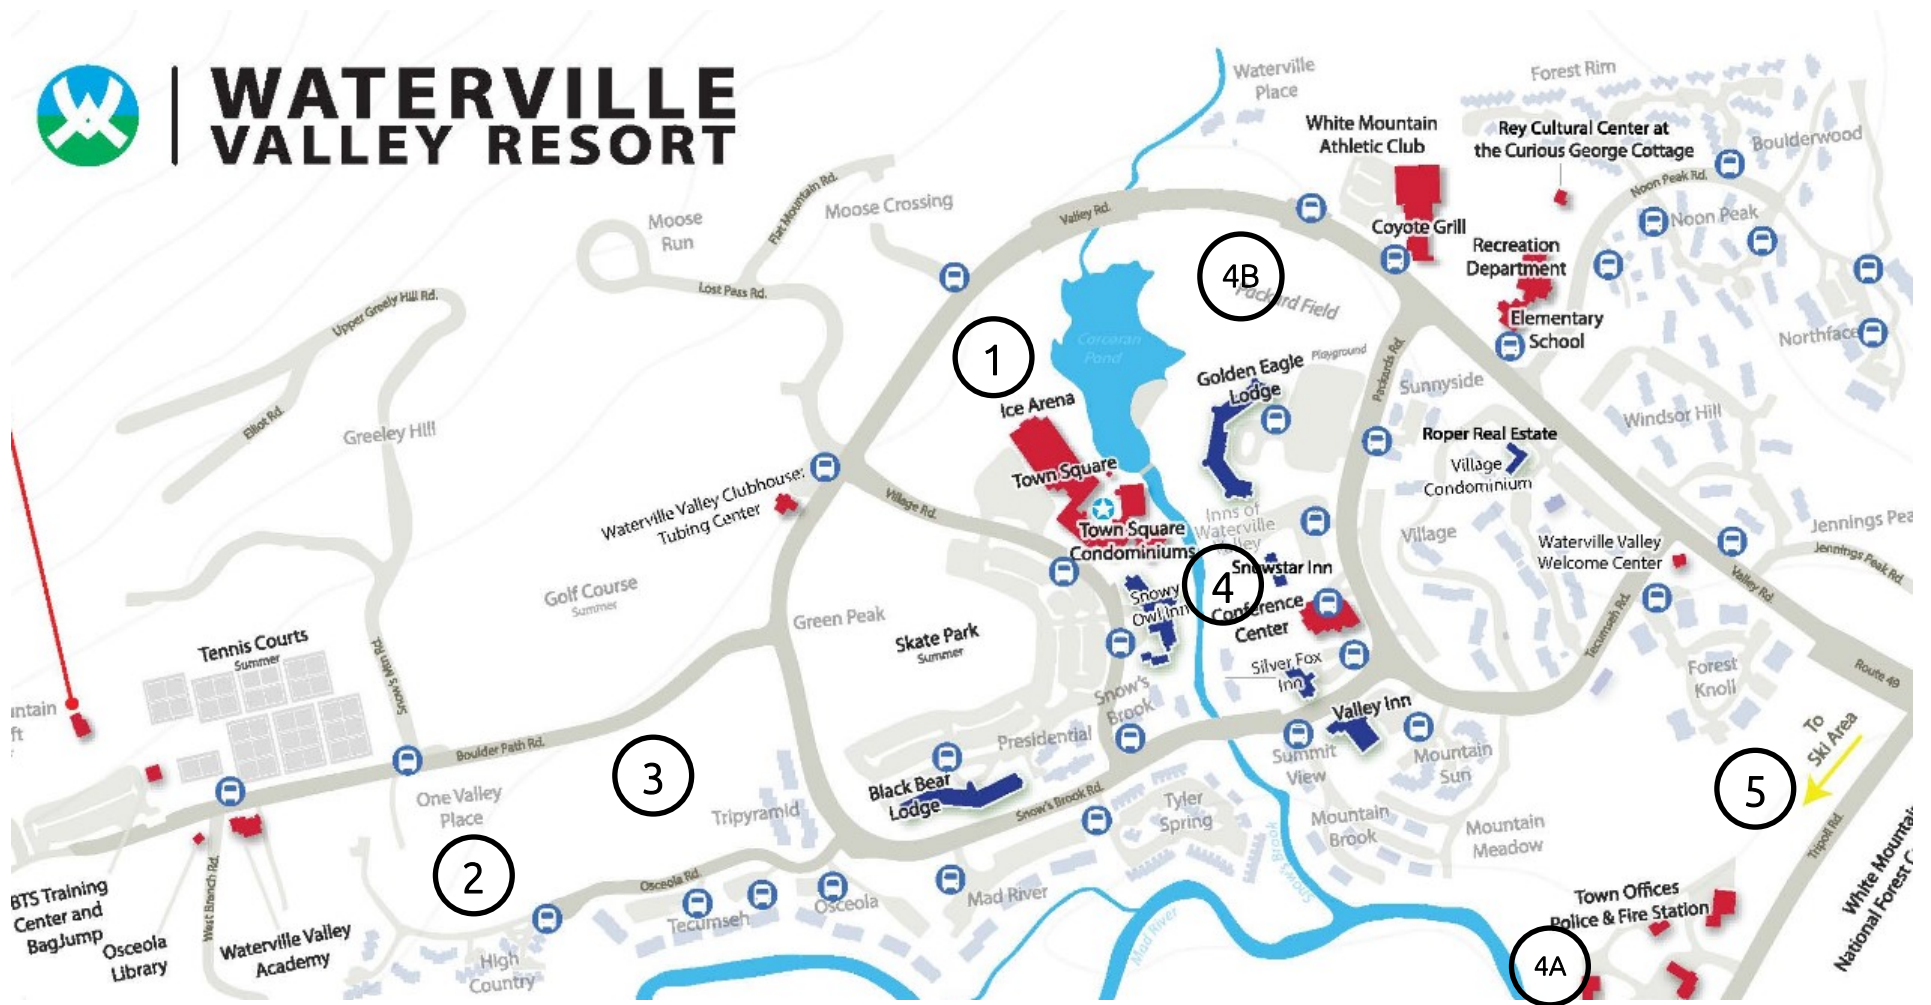

2025 State Winter Games Presented by Eversource - Valley Map

WATERVILLE VALLEY RESORT

1. Category 1 & 3 Snowshoe and Cross Country events and awards
2. Category 2 Snowshoe & Cross Country events
3. Category 2 awards
4. Resort Experience

Please note Bucket Truck Rides at Fire Station (5A) and Snowman Building at Packard Field (5B)

5. To the Mountain (Mountain Events & Monday Night Dinner & Dance)

**Special
Olympics**
New Hampshire

2025 State Winter Games presented by Eversource - Mountain Map:

1. Category 1 events

The Pasture

2. Category 2 events

Stemtation

3. Category 3 events

Valley Run

4. Category 4 events

Tommy's World Cup

5. Mountain awards

Courtyard

Special Olympics
New Hampshire